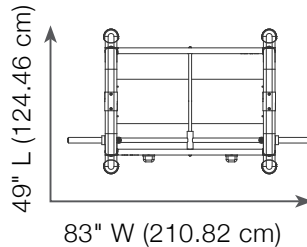

## FEATURES

- Ultra-Light Lifting System™ that reduces the bar weight to a mere 30 lbs
- Polyurethane covered rack outs for silent racking and protection of bar and frame
- Non-marring feet to protect flooring
- Commercial quality linear bearings and shafting for frictionless guided motion
- Adjustable safety tiers
- Racking tier index numbers highlight tier levels on the front of machine

Free HOIST Strength app provides access to dozens of exercise tutorials, workout plans and fitness training

MODEL	DESCRIPTION	LENGTH	WIDTH	HEIGHT	MACHINE WT
Mi1	Mi1 HOME GYM	58" (147.32 cm)	48" (121.92 cm)	84" (213.36 cm)	402 lbs (182.34 kg)
Mi5	Mi5 FUNCTIONAL TRAINER	51" (129.53 cm)	52.6" (133.62 cm)	83.5" (212.08 cm)	442 lbs (200.48 kg)
Mi6	Mi6 FUNCTIONAL TRAINER	37.75" (95.89 cm)	54" (137.16 cm)	83" (210.82 cm)	610.5 lbs (276.92 kg)
Mi7-PL	Mi7 FUNCTIONAL TRAINER	60.4" (153.42 cm)	83.5" (212.09 cm)	66.4" (168.66 cm)	711 lbs (322.50 kg)
Mi7-SMITH-PL	Mi7SMITH DUAL ACTION SMITH	49" (124.46 cm)	83" (210.82 cm)	82.5" (209.66 cm)	386 lbs (175.09 kg)
Mi-SMITH-ENS-PL	Mi7SMITH ENSEMBLE	92" (233.68 cm)	83" (210.82 cm)	83.5" (212.08 cm)	985 lbs (446.79 kg)