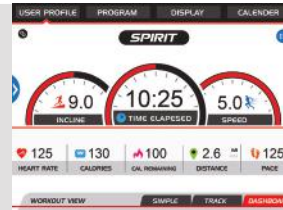

MAP MY
FITNESS*

AND MORE!

*CONNECTS VIA SPIRITFIT APP

The XBR55 is Spirit's mid-priced semi-recumbent bike. It has all the conveniences of our XBR25 including a 7.5" backlit LCD screen, an adjustable mesh back seat, built-in hand pulse sensors, and 20 levels of resistance. With 4 additional built-in programs, an included wireless heart rate monitoring strap, as well as an audio jack and speakers, the XBR55 is perfect for those that want to take their workout to the next level. We even added an adjustable seat back angle and remote handlebar controls to help keep you comfortable and in control.

7.5" Blue Backlit LCD

Muscle Activation Profile

Tablet-Friendly Reading Rack

Adjustable Cooling Fan

Program Keys

Heart Rate % Profile

Integrated Speakers

Audio Input Jack

SPIRITFIT APP

- Sync Your Workouts
- Multiple User Profiles
- Program Selection
- Track Your Workouts
- 3 Different Displays

EQUIPMENT SPECIFICATIONS

Console	7.5" Blue Backlit LCD, Heart Rate % Profile, Muscle Activation Profile, Tablet-Friendly Reading Rack, Adjustable Console Angle, Adjustable Fan, Speakers w/3.5mm Audio Jack, Bluetooth FTMS
Programs	Manual, Hill, Fat Burn, Cardio, Strength, Interval, User 1-2, HR 1-2
Heart Rate	Contact and Telemetric (chest strap included)
Resistance Levels	20 Levels
Hand Pulse Sensors	Yes
Flywheel	24 lb
Seat Back Angle	Adjustable
Pedals	Oversized and Self-Balancing w/ Fast-Latching System
Seating	High Density Seat w/ Adjustable Nylon Mesh Back
Remote Buttons	Resistance, Seat Handlebar Mounted
Dimensions	57" L x 30" W x 50" H
Product Weight	139 lb
Max User Weight	350 lb