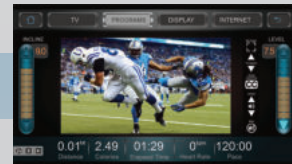

CE900ENT ELLIPTICAL TRAINER

2-Degree Inversion

Created to work out with comfort and ease, the CE900ENT features the Spirit signature entertainment console for media at your fingertips. Users can watch TV, browse the internet or stream audio while working on their fitness with this 10.1" touchscreen display. This elliptical features a smooth pedal motion to minimize joint stress. The robust drive train system is not only durable, but designed to stand the test of time. Combine that with the 2-degree inversion of the pedals for an ergonomic foot path.

CE900ENT ELLIPTICAL TRAINER

- Extra wide, 12 groove poly-v belt with roller bearing tensioner system to provide smooth feel and long product life
- 30 lbs. flywheel with a 12:1 pedal to flywheel ratio creates the perfect balance for smooth stride motion at any speed/resistance level
- 21" stride length with exclusive 2-degree pedal inversion to assure a comfortable motion
- Industrial grade 72mm roller bearings assure for long life and added reliability
- 40 levels of resistance will keep your clients engaged during their entire workout

Integrated adjustable fan for workout comfort

10.1" touchscreen display with multiple viewing modes

Tablet friendly reading rack holder

Accessory tray for secure placement of keys, smartphones, etc.

TV Watch your favorite TV shows right on the console, control the volume, and switch channels by tapping the virtual buttons on the screen.

DISPLAY The system provides 3 different viewing modes (Simple, Track, Dashboard) to fine tune your workout experience.

INTERNET Easily access preselected websites and online apps such as YouTube, Facebook, and Twitter through the internet on the touchscreen.